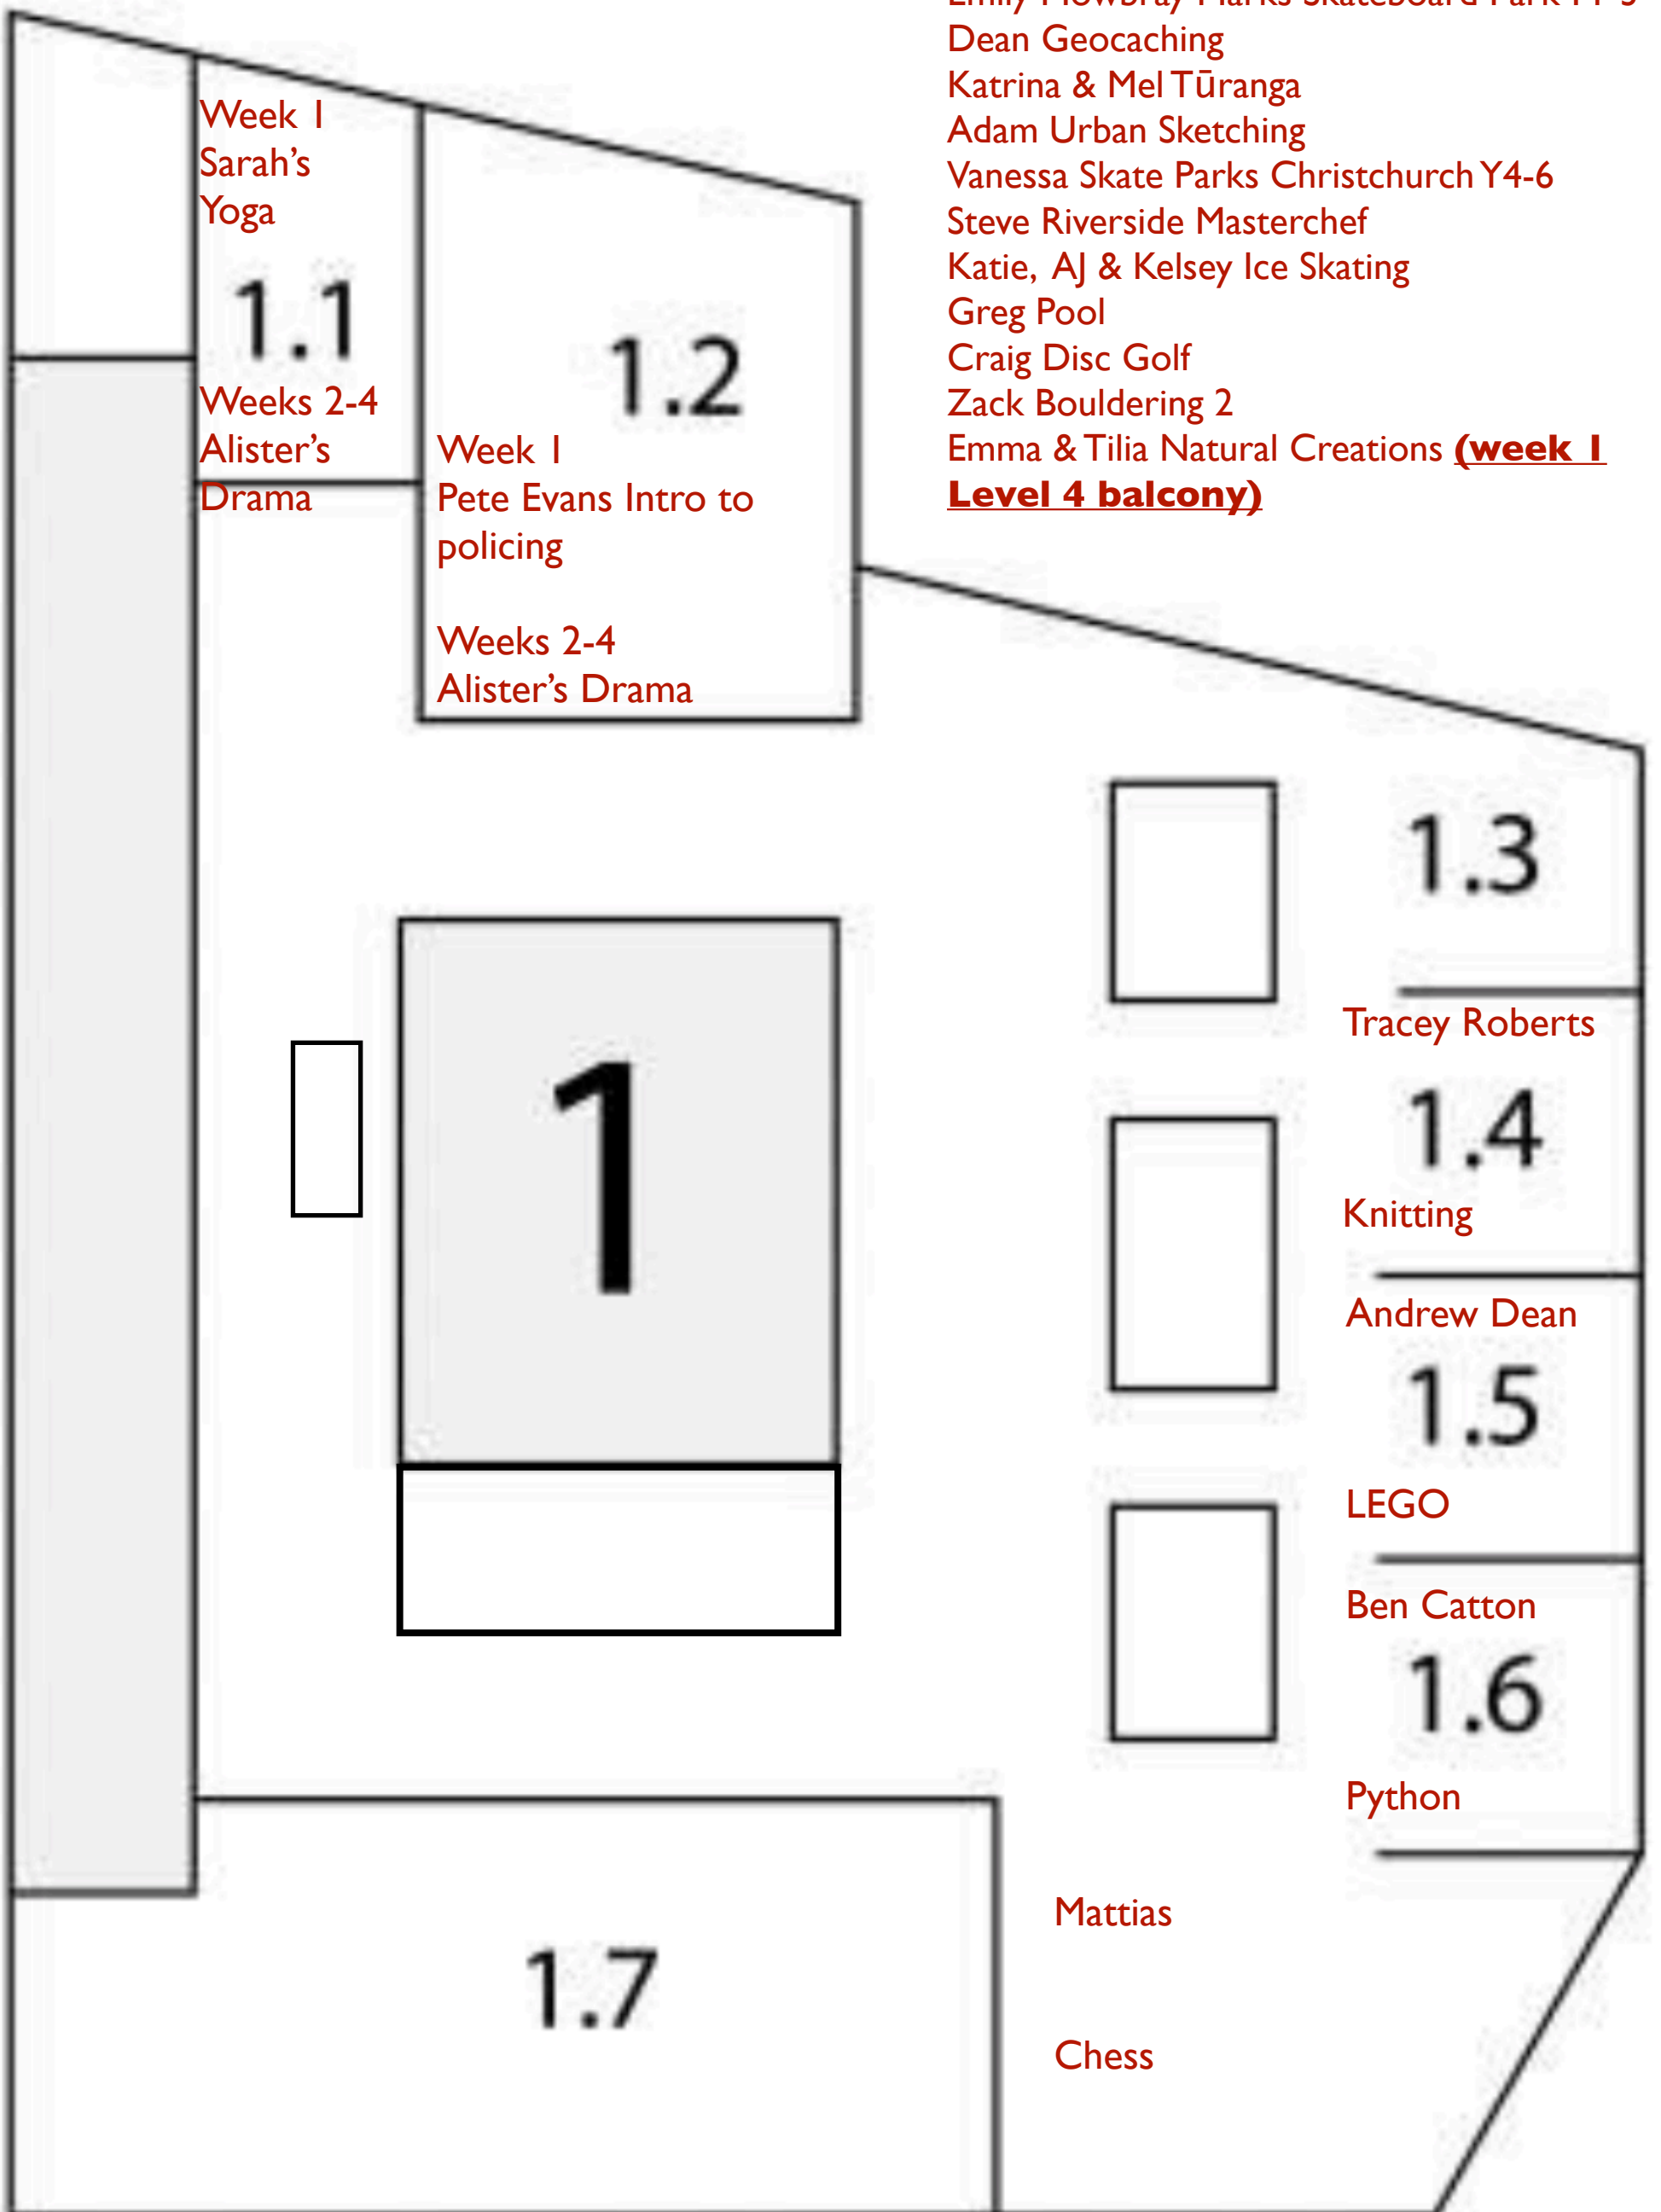

**Offsite - meet on stairs**

Rachael & Kate Nature Play  
Niki Maritz Bouldering I  
Emily Mowbray Marks Skateboard Park Y1-3  
Dean Geocaching  
Katrina & Mel Tūranga  
Adam Urban Sketching  
Vanessa Skate Parks Christchurch Y4-6  
Steve Riverside Masterchef  
Katie, AJ & Kelsey Ice Skating  
Greg Pool  
Craig Disc Golf  
Zack Bouldering 2  
Emma & Tilia Natural Creations (**week 1 Level 4 balcony**)